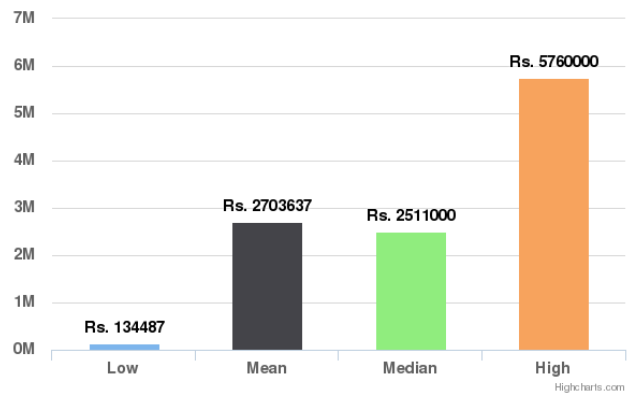

Similar Orders for Past 90 days

Similar Listings for Lifetime

Similar Listings for Lifetime

Similar Orders for Lifetime

Similar Orders for Lifetime

Disclaimer

The Orange Book Value or any pricing or valuation mentioned in the report is an indicative pricing, generated based on proprietary patented methodology of Droom and/or its affiliates/partners/subsidiaries. The actual price of the vehicle/ mobile device may vary based on actual condition of the vehicle/ mobile device and several other parameters. Droom cannot be held responsible for any losses incurred or liabilities arising by the party relying on this report.