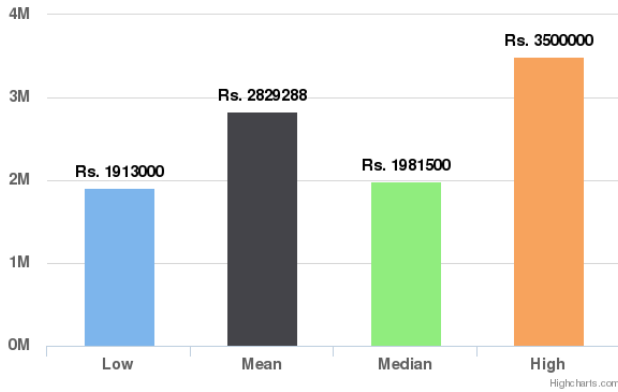

Similar Listings for Past 60 Days

Similar Listings for Past 60 days