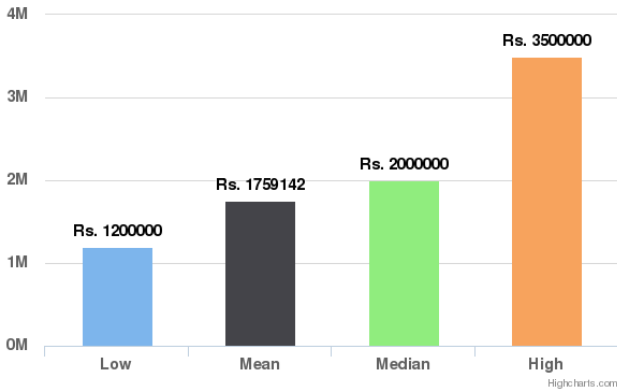

Similar Listings for Past 60 Days

Similar Listings for Past 60 days