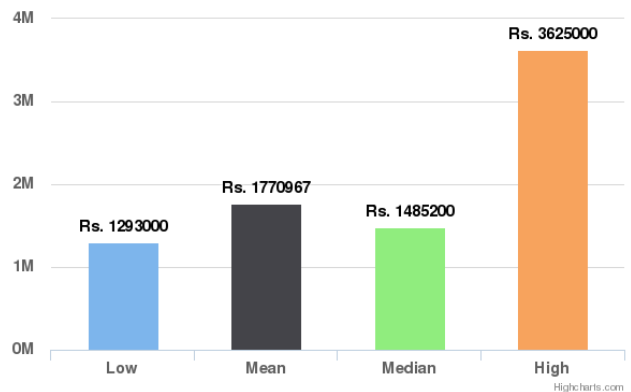

Similar Orders for Past 90 days

Similar Listings for Lifetime

Similar Listings for Lifetime

Similar Orders for Lifetime

Similar Orders for Lifetime

Disclaimer

The Orange Book Value or any pricing or valuation mentioned in the report is an indicative pricing, generated based on proprietary patented methodology of Droom and/or its affiliates/partners/subsidiaries. The actual price of the vehicle/ mobile device may vary based on actual condition of the vehicle/ mobile device and several other parameters. Droom cannot be held responsible for any losses incurred or liabilities arising by the party relying on this report.