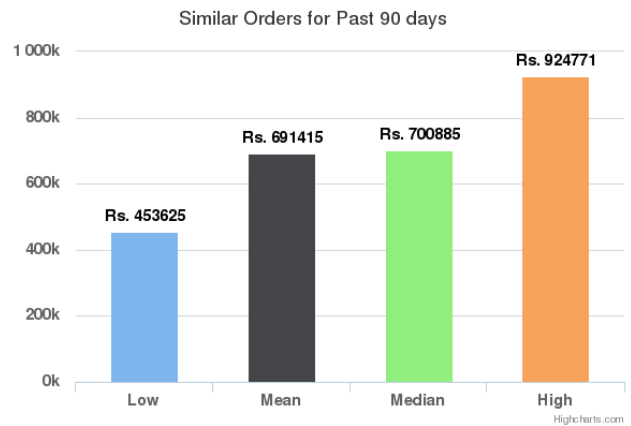

Similar Listings for Past 60 Days

No Data Available

Similar Orders for Past 60 Days

Similar Listings for Past 90 Days

No Data Available

Similar Orders for Past 90 Days

Similar Listings for Lifetime

Similar Listings for Lifetime