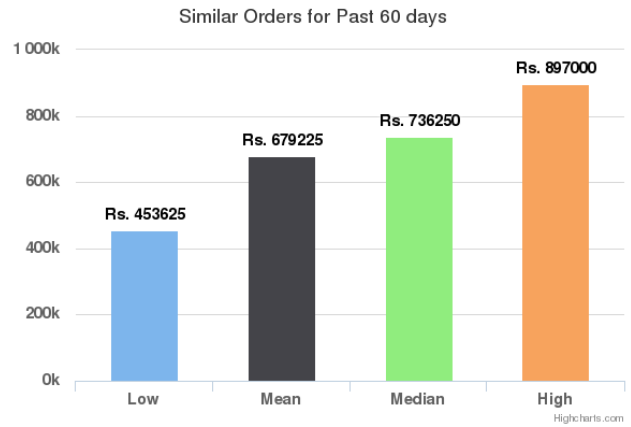

Similar Listings for Past 60 Days

No Data Available

Similar Orders for Past 60 Days

Similar Listings for Past 90 Days

No Data Available

Similar Orders for Past 90 Days

Similar Listings for Lifetime

Similar Listings for Lifetime