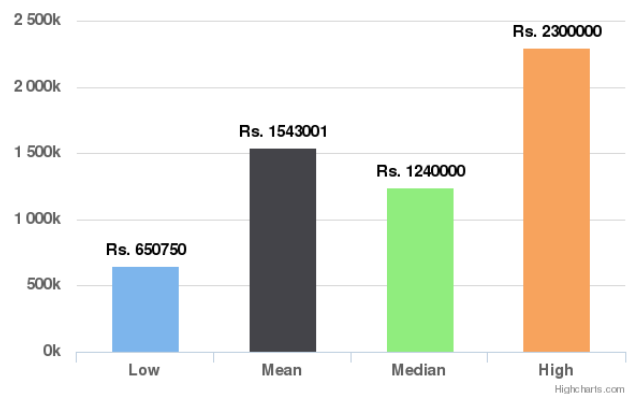

Similar Orders for Past 90 days

Similar Listings for Lifetime

Similar Listings for Lifetime

Similar Orders for Lifetime

Similar Orders for Lifetime

Disclaimer

The Orange Book Value or any pricing or valuation mentioned in the report is an indicative pricing, generated based on proprietary patented methodology of Droom and/or its affiliates/partners/subsidiaries. The actual price of the vehicle/ mobile device may vary based on actual condition of the vehicle/ mobile device and several other parameters. Droom cannot be held responsible for any losses incurred or liabilities arising by the party relying on this report.