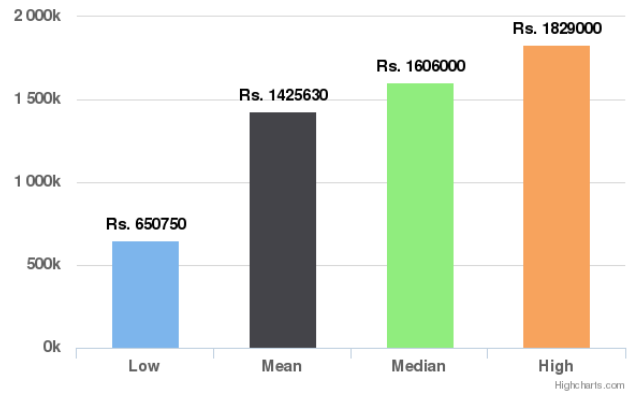

Similar Orders for Past 60 Days

Similar Orders for Past 60 days