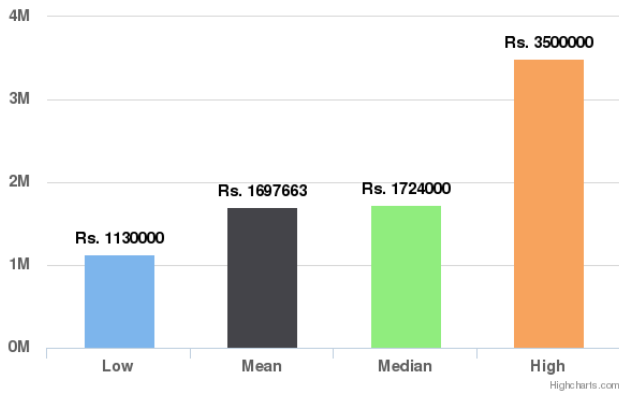

Similar Listings for Past 60 Days

Similar Listings for Past 60 days